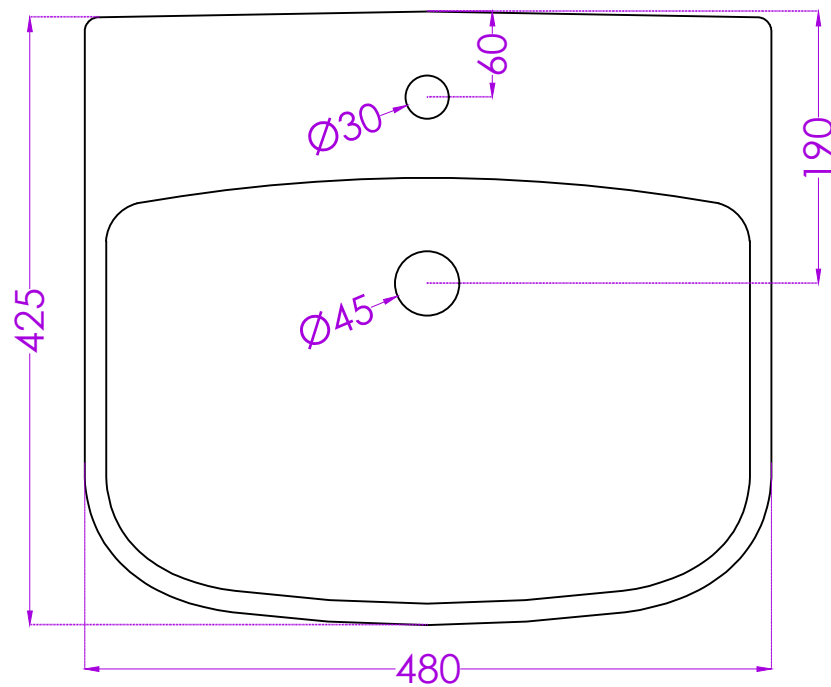

ELEGANCE P6115PW0103

SINGLE PIECE BASIN

JOHNSON

PLAN

BACK