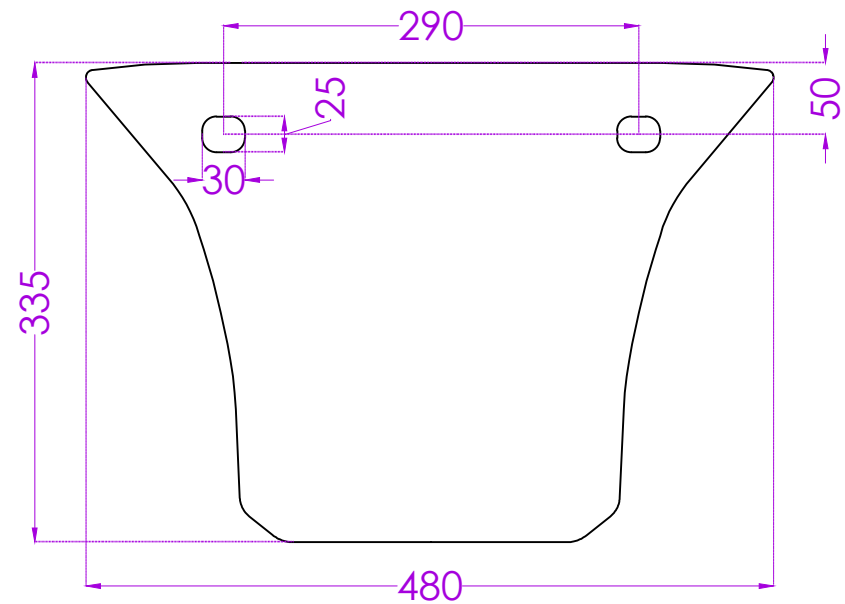

ELEGANCE P6115PW0103

SINGLE PIECE BASIN

JOHNSON

PLAN

BACK